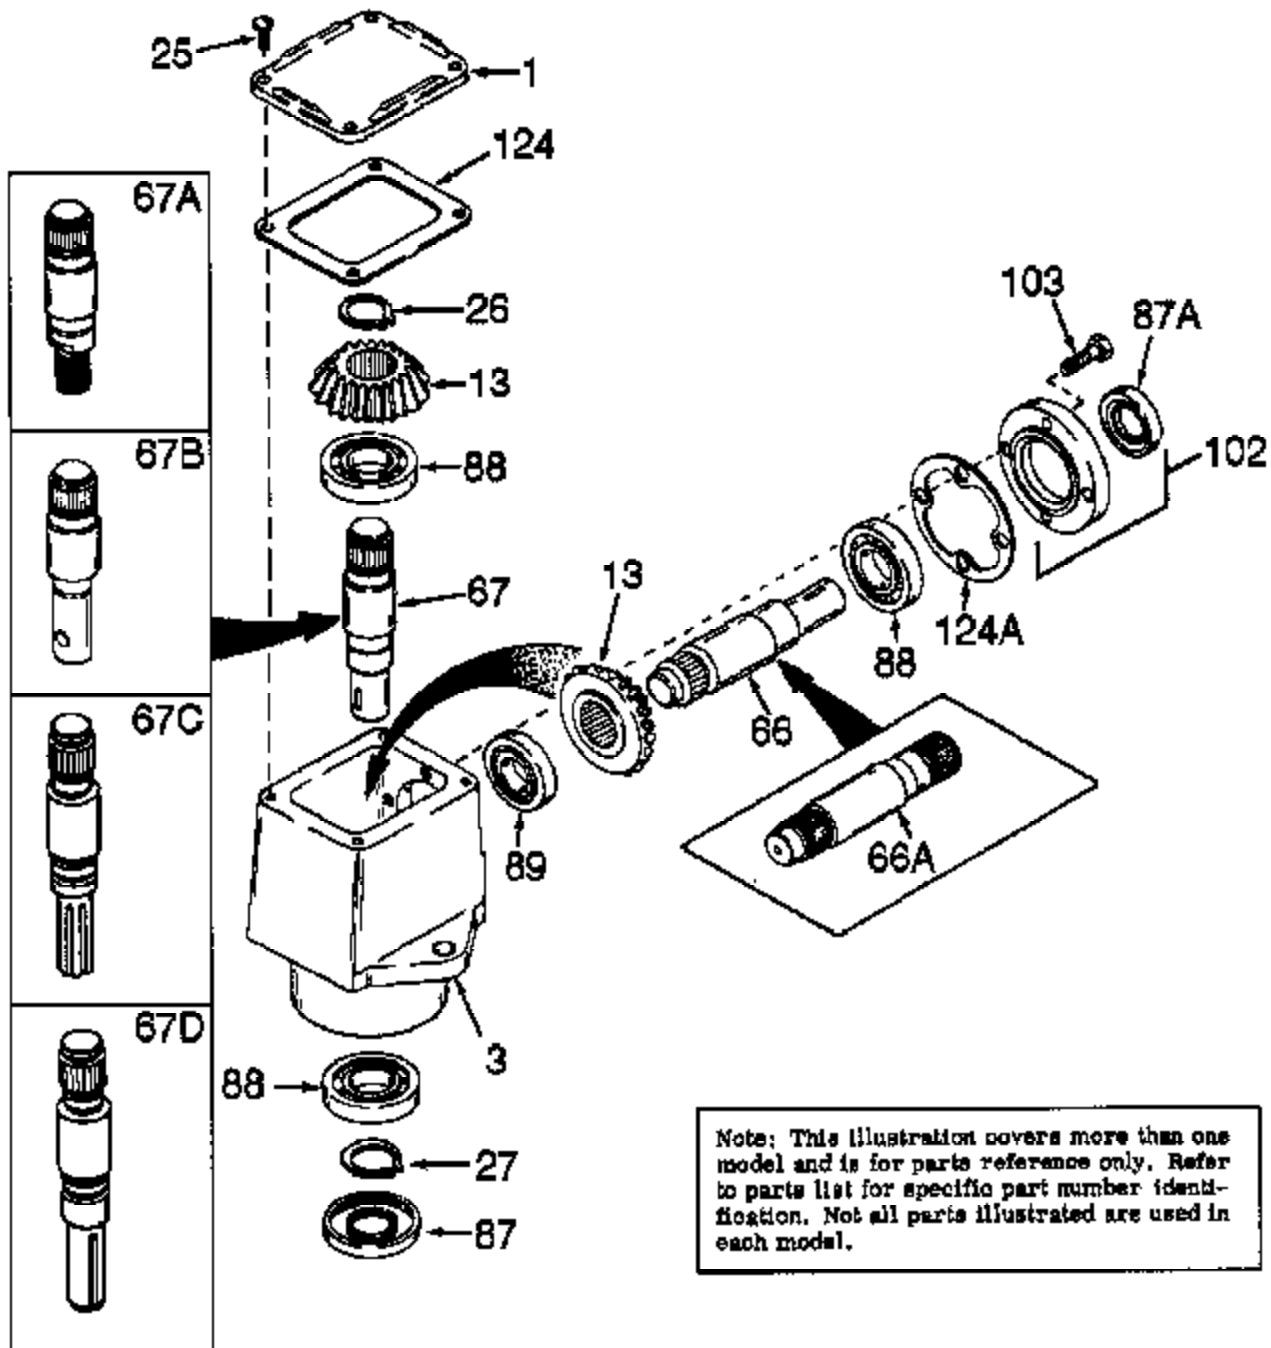

JOIST

SICHER IST DAS:
DAS ORIGINAL

**NOTE: PARTS NOT ILLUSTRATED
OR LISTED ARE SUPPLIED BY
EQUIPMENT MANUFACTURER.**

Note: This illustration covers more than one model and is for parts reference only. Refer to parts list for specific part number identification. Not all parts illustrated are used in each model.

Ref #	Part Number	Qty	Description
1	772035		Left Hand Cover
3	770026		Right Angle Drive Housing
13	778046		Miter Gear
25	792025		Screw, 10-24 x 1/2"
26	788018		Snap Ring
27	788019		Snap Ring
66A	776076		Input Pinion Shaft
67	776077		Output Shaft
87A	788031		Oil Seal
87	788029		Oil Seal
88	780034		Ball Bearing
89	780024		Ball Bearing
102	786029		Retainer Cap & Seal (Incl. 87A & 103)
103	792043		Screw, 1/4-20 x 1"
124A	788030B		Cap Gasket
124	788028		Cover Gasket

RAD-1711-P91 Page 2 of 2
Peerless